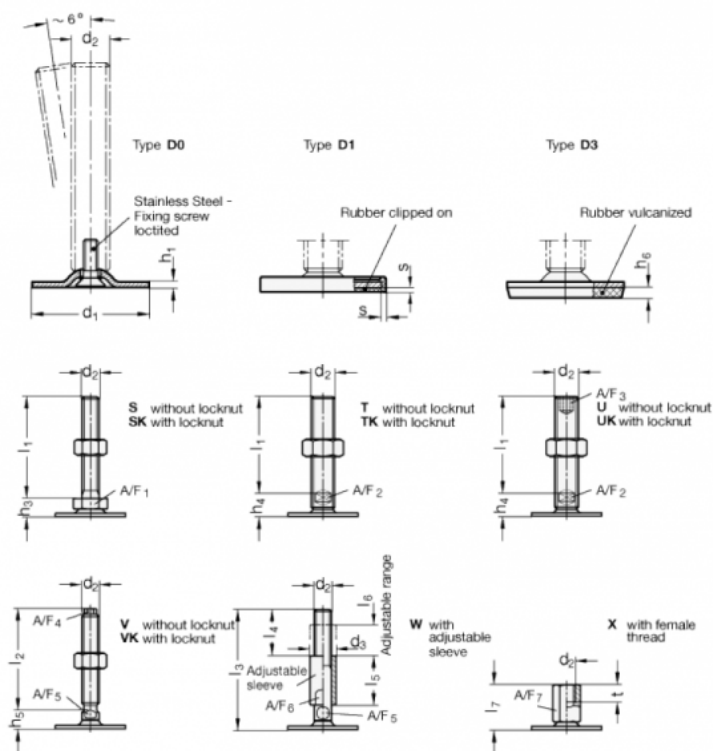

Article number: 204140M863D0SK
 Description: E+G levelling foot
 GN 41-40-M8-63-D0-SK
 Note: SK With nut, External hexagon at the bottom

Measures

A/F1 = 17
 d1 = 40
 d2 = M8
 h1 = 2
 h3 = 11
 h6 =
 l1 = 63
 s =